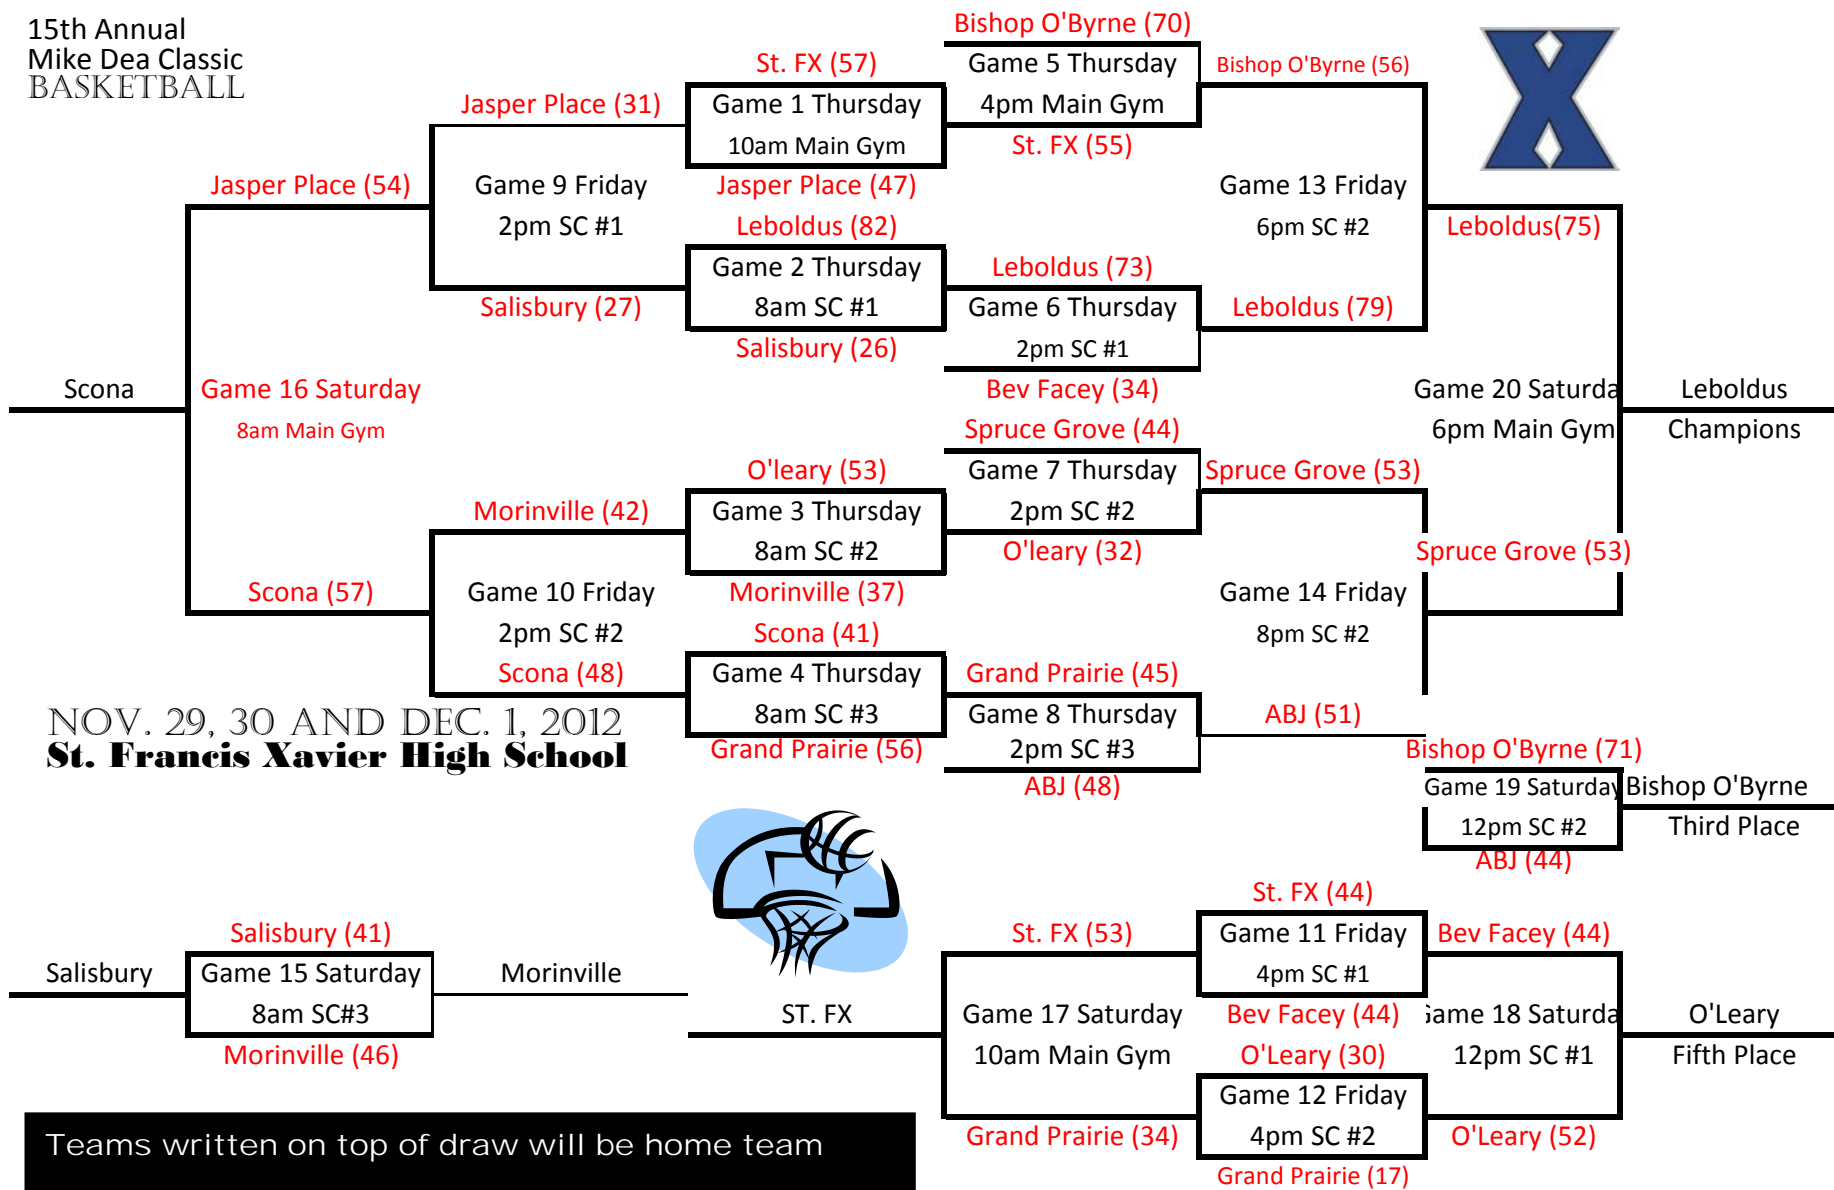

Mike Dea Classic 2012

Senior Girls Draw

15th Annual
Mike Dea Classic
BASKETBALL

Mike Dea Classic 2012
Senior Girls Draw
